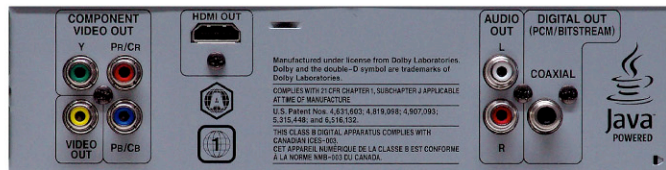

*All design specifications and dimensions are tentative and subject to change. Please confirm specific features and exact specifications by reference to the actual product.