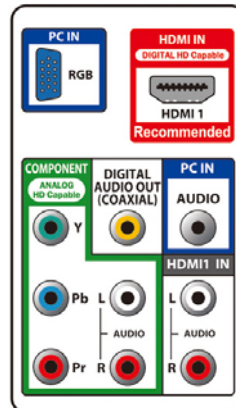

Rear Panel

Side Panel