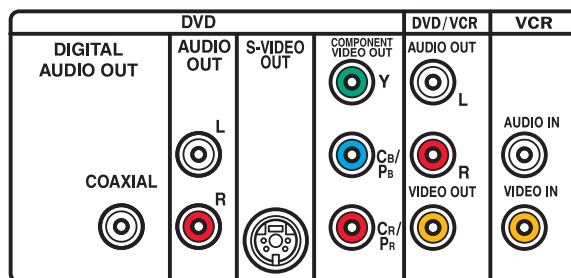

LINE-IN RECORDING

- Satellite Link Recording (Sync Recording to STB Output)
- Power Off Through from Line-in to Line-out

VCR

- 4 Head VCR
- Time/Index Search
- High Speed Search
- Auto Head Cleaner
- Digital Auto Tracking
- OTR (Max. 8 hrs)
- Still Frame, Slow Motion

CONVENIENCE

- LED Indicator
- Trilingual On Screen Display (English / Spanish / French)
- Parental Lock
- Built-in Calendar (50 Years)
- Remote Control

INPUT/OUTPUT

- Video Input/Output: 2set/1set
- S-Video Output: 1set
- Component Video Out: 1set
- Audio Output (L+R): 2set
- Audio Input (MONO): 2set
- Digital Audio Output (Coaxial): 1set

WEIGHT & DIMENSION

- Dimensions [WxHxD]: 17.2x3.8x9.2inch (435x94x233mm)
- Weight: 5.8 lbs (2.6 kg)
- Dimensions with Package [WxHxD]: 21.3x7.2x13.5inch (539x182x342mm)
- Weight with Package: 7.5 lbs (3.4 kg)
- Owner's Manual: English & Spanish
- UPC Code#: 0 5 3 8 1 8 6 7 1 2 4 5
- UL Listed, FCC/DHHS Certified

CONTAINER LOAD

- 20ft: 880 units
- 40ft: 1,850 units
- 40ft-HC: 2,030 units

Rear Panel

*All design specifications and dimensions are tentative and subject to change. Please confirm specific features and exact specifications by reference to the actual product.